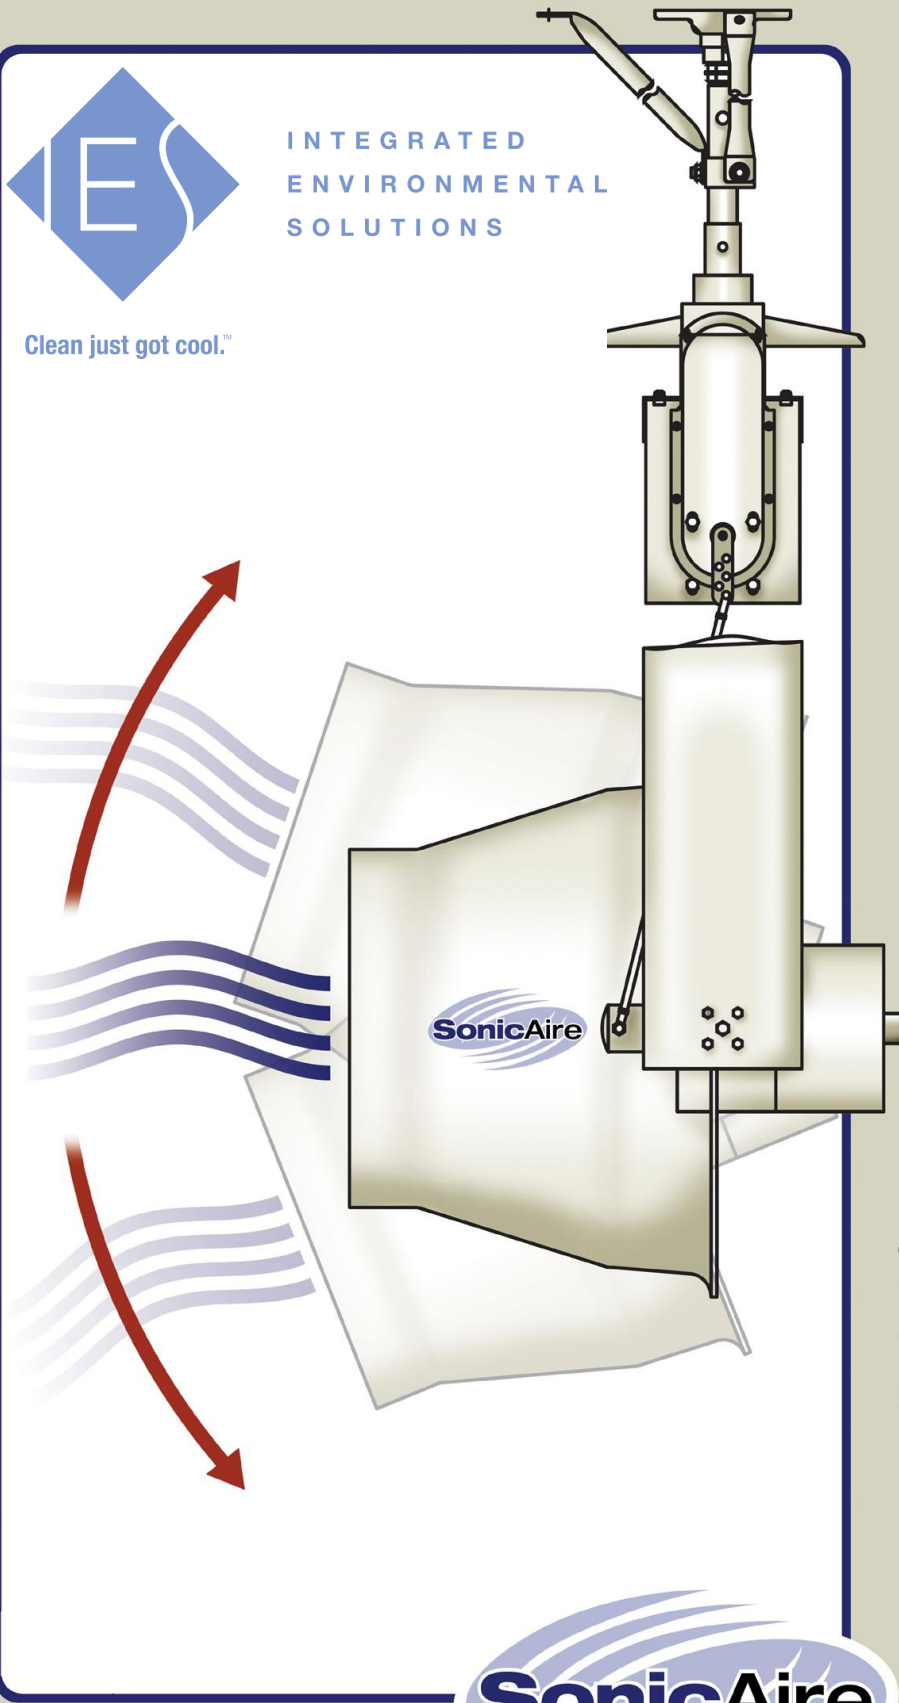

INTEGRATED
ENVIRONMENTAL
SOLUTIONS

Clean just got cool.™

691 Blue Rock Ct.
Winston-Salem, NC 27103
Ph: 336-712-2437
Fax: 810-454-0452
Email: Sales@IESclean.com
Website: www.IESclean.com