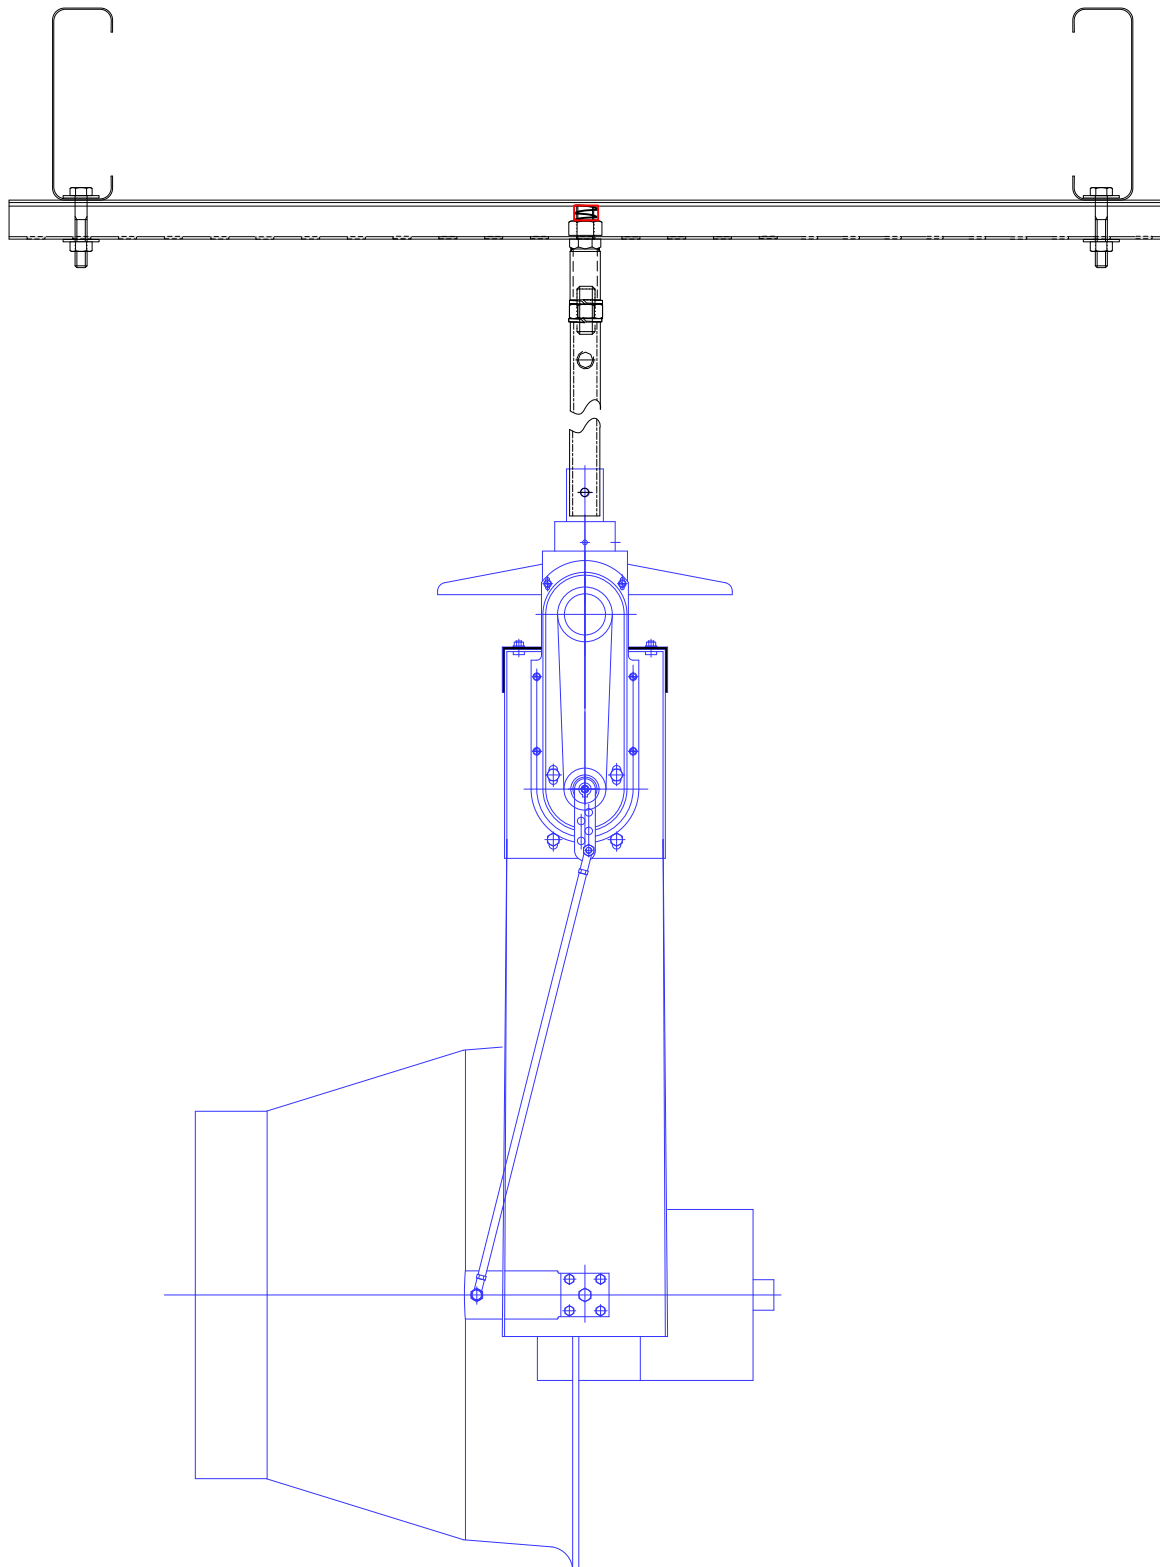

# 'PMS'

"Purlin Mounting Support"

The 'PMS' Purlin Mounting Support enables an owner to hang a SonicAire fan from two roof purlins on a metal building structure. There are two variations of the PMS. The level PMS and the slopping PMS.

## Level Purlins