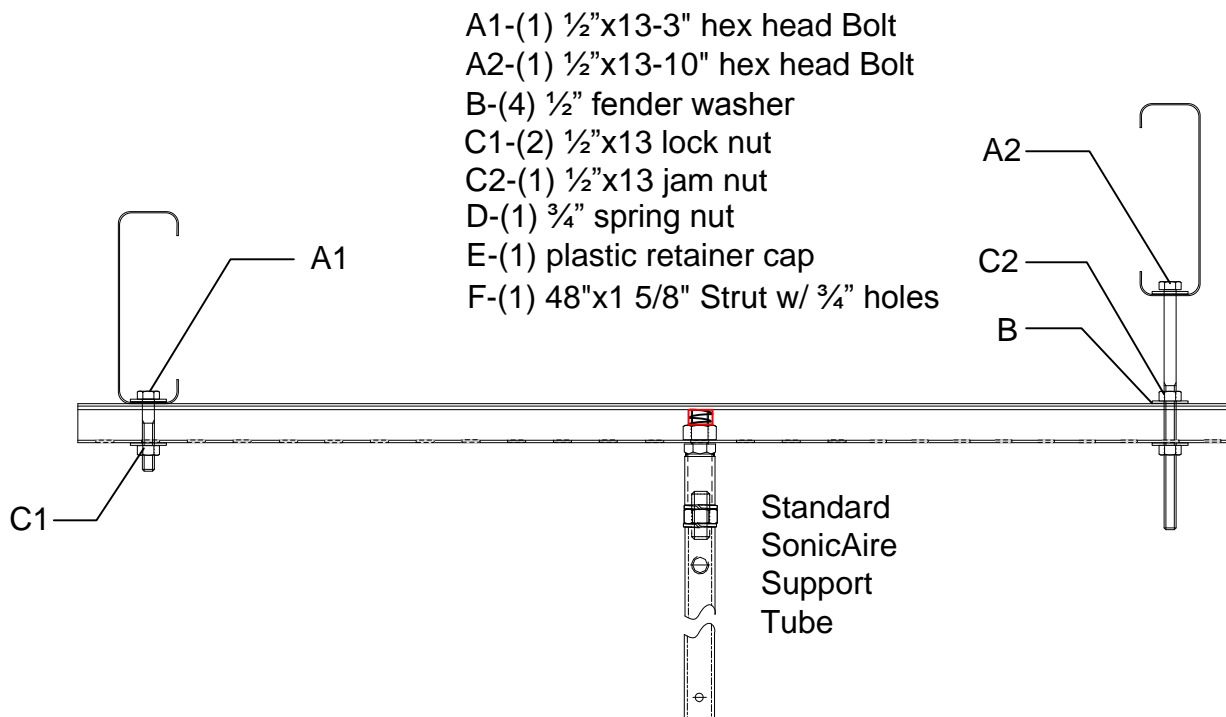

Inclined Purlins