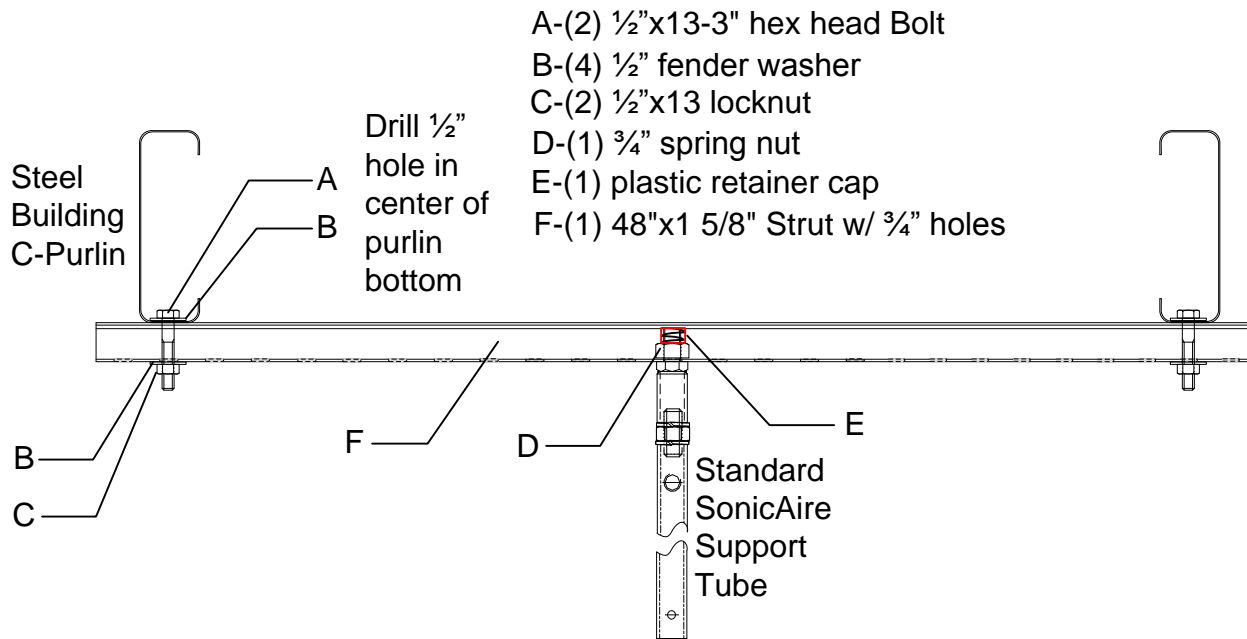

# 'PMS'

"Purlin Mounting Support"

The 'PMS' Purlin Mounting Support enables an owner to hang a SonicAire fan from two roof purlins on a metal building structure. There are two variations of the PMS. The level PMS and the slopping PMS.

## Level Purlins