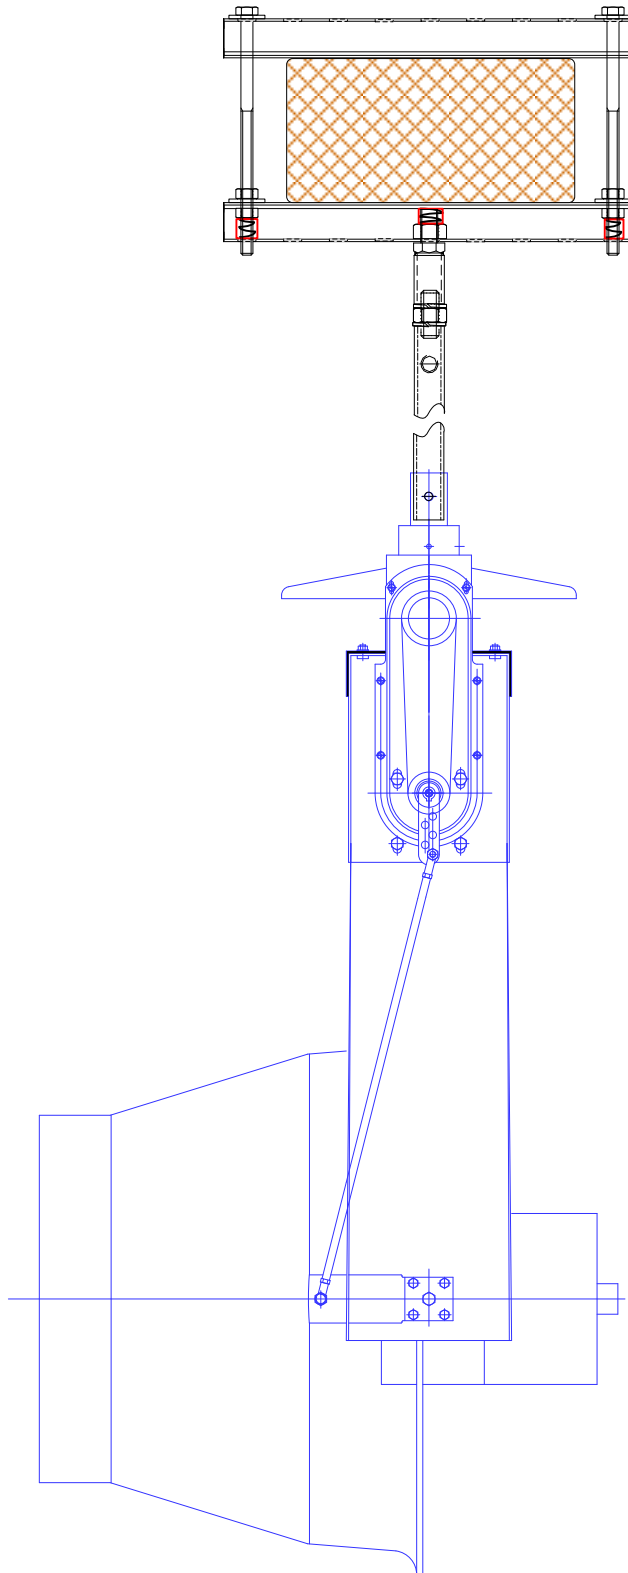

'SMS'

"Straddle Mounting Support"

SonicAire

The 'SMS' Straddle Mounting Support enables an owner to hang a SonicAire fan from a wood truss or beam. The SMS enables an owner to hang a fan from a wood structure without using lag bolts.

PARTS LIST

A-(2) 1/2"x13 -(Y+6") hex head bolt or allthread

B-(4) 1/2" fender washer

C1-(2) 1/2"x13 spring nut

C2-(2) 1/2"x13 jam nut

D-(1) 3/4"x10 spring nut

E-(3) plastic retainer cap

F-(2) X+4"x1 5/8" Strut w/ 3/4" holes