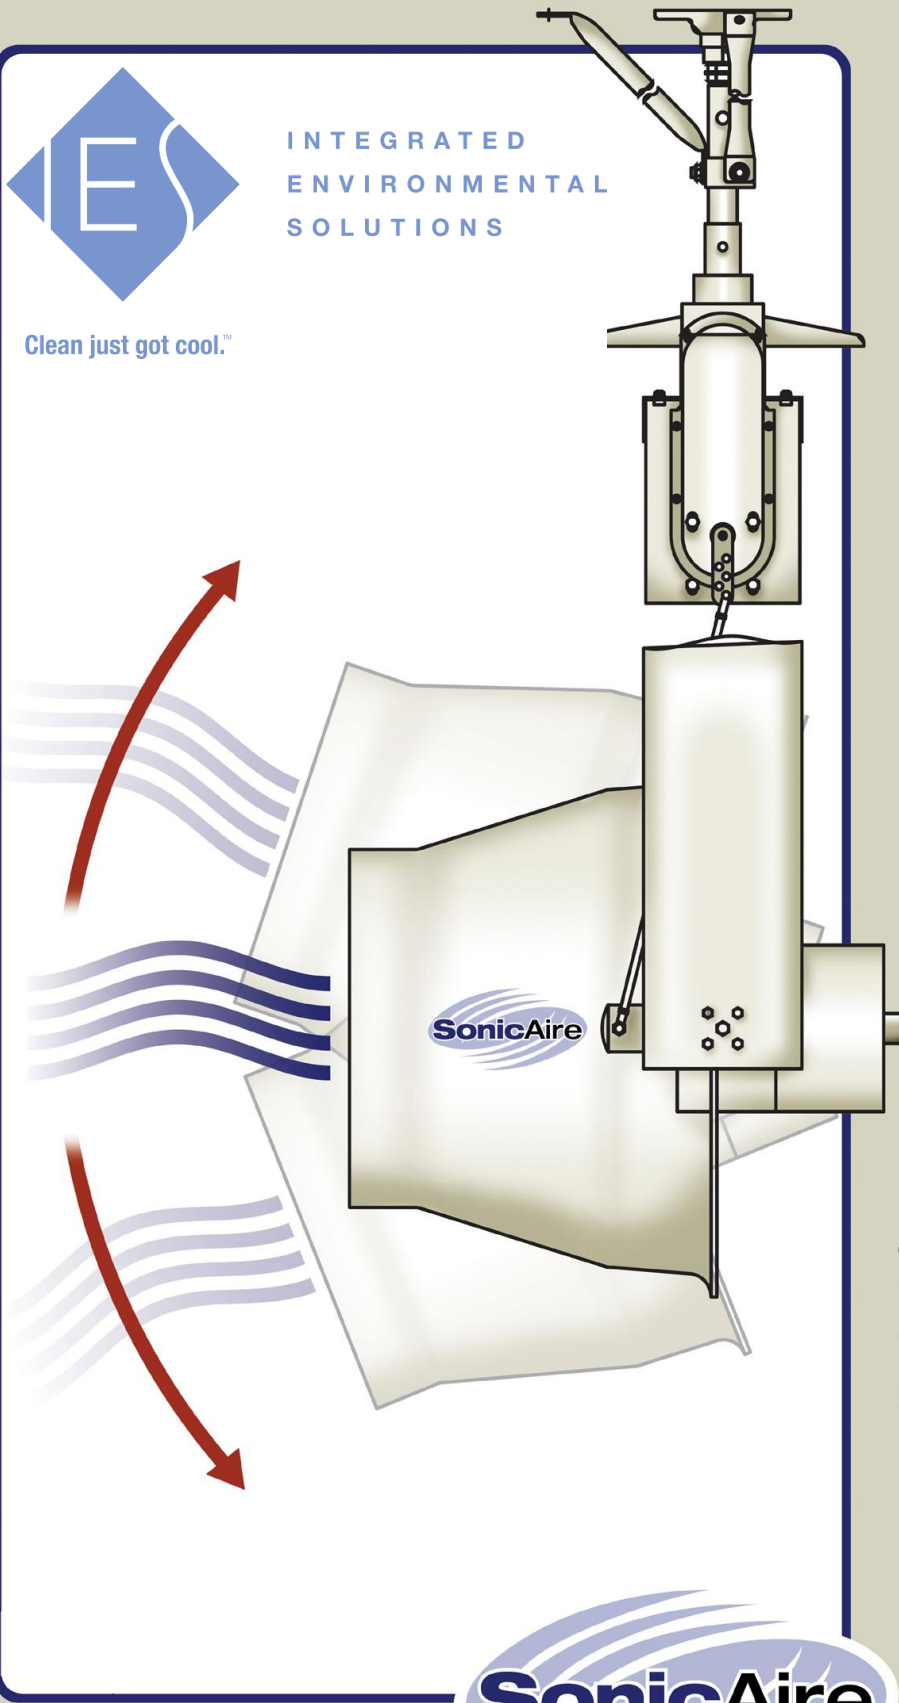

'SMS'

"Straddle Mounting Support"

SonicAire

The 'SMS' Straddle Mounting Support enables an owner to hang a SonicAire fan from a wood truss or beam. The SMS enables an owner to hang a fan from a wood structure without using lag bolts.

PARTS LIST

A-(2) 1/2"x13 -(Y+6") hex head bolt or allthread

B-(4) 1/2" fender washer

C1-(2) 1/2"x13 spring nut

C2-(2) 1/2"x13 jam nut

D-(1) 3/4"x10 spring nut

E-(3) plastic retainer cap

F-(2) X+4"x1 5/8" Strut w/ 3/4" holes

G-(4) square plastic end plug

INTEGRATED
ENVIRONMENTAL
SOLUTIONS

Clean just got cool.™

691 Blue Rock Ct.
Winston-Salem, NC 27103
Ph: 336-712-2437
Fax: 810-454-0452
Email: Sales@IESclean.com
Website: www.IESclean.com