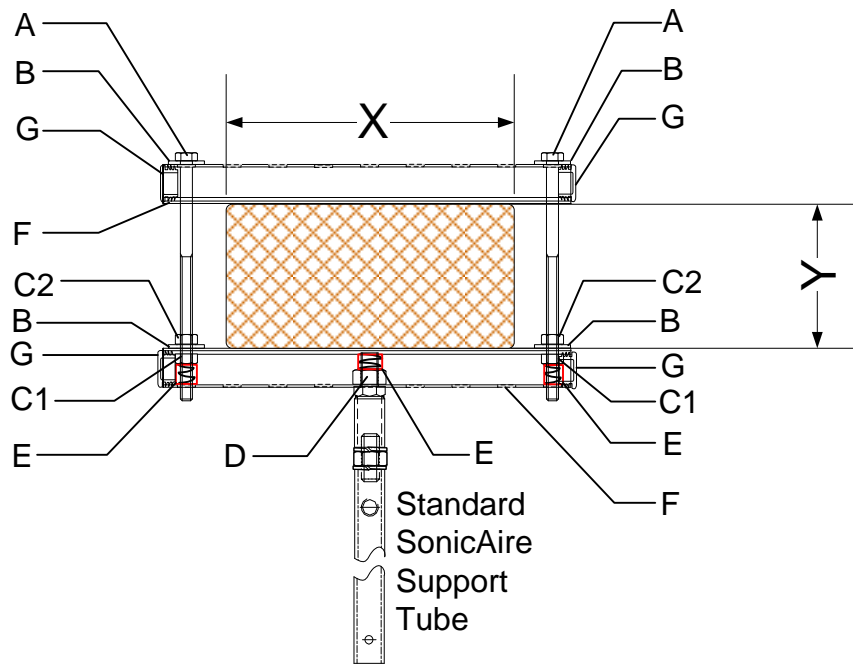

'SMS'

"Straddle Mounting Support"

SonicAire

The 'SMS' Straddle Mounting Support enables an owner to hang a SonicAire fan from a wood truss or beam. The SMS enables an owner to hang a fan from a wood structure without using lag bolts.

PARTS LIST

A-(2) 1/2"x13 -(Y+6") hex head bolt or allthread

B-(4) 1/2" fender washer

C1-(2) 1/2"x13 spring nut

C2-(2) 1/2"x13 jam nut

D-(1) 3/4"x10 spring nut

E-(3) plastic retainer cap

F-(2) X+4"x1 5/8" Strut w/ 3/4" holes

G-(4) square plastic end plug

INTEGRATED
ENVIRONMENTAL
SOLUTIONS

Clean just got cool.™

691 Blue Rock Ct.
Winston-Salem, NC 27103
Ph: 336-712-2437
Fax: 810-454-0452
Email: Sales@IESclean.com
Website: www.IESclean.com