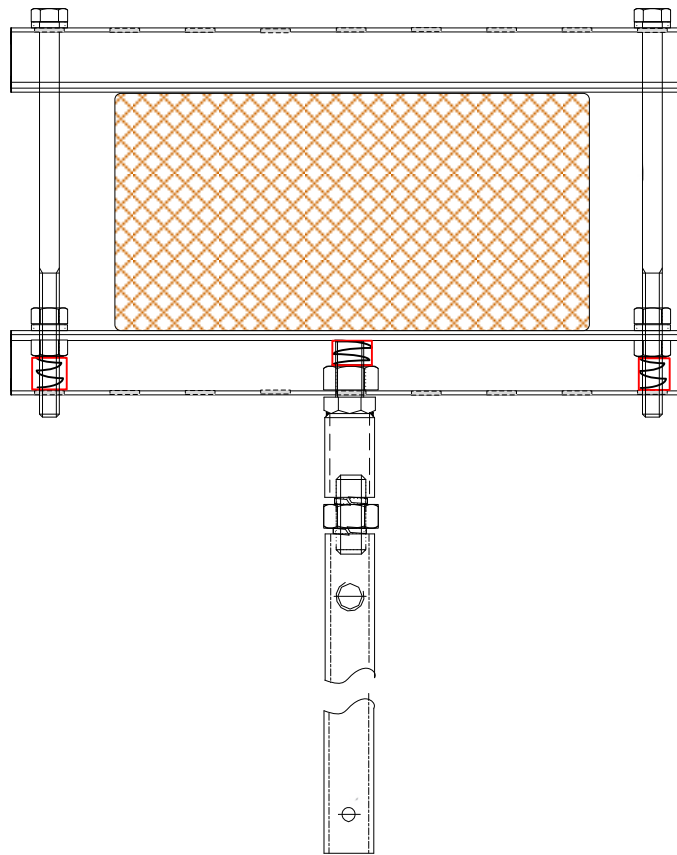

'SMS'

"Straddle Mounting Support"

SonicAire

The 'SMS' Straddle Mounting Support enables an owner to hang a SonicAire fan from a wood truss or beam. The SMS enables an owner to hang a fan from a wood structure without using lag bolts.

PARTS LIST

A-(2) 1/2"x13 -(Y+6") hex head bolt or allthread

B-(4) 1/2" fender washer

C1-(2) 1/2"x13 spring nut

C2-(2) 1/2"x13 jam nut

D-(1) 3/4"x10 spring nut

E-(3) plastic retainer cap

F-(2) X+4"x1 5/8" Strut w/ 3/4" holes

G-(4) square plastic end plug

INTEGRATED
ENVIRONMENTAL
SOLUTIONS

Clean just got cool.™

691 Blue Rock Ct.
Winston-Salem, NC 27103
Ph: 336-712-2437
Fax: 810-454-0452
Email: Sales@IESclean.com
Website: www.IESclean.com