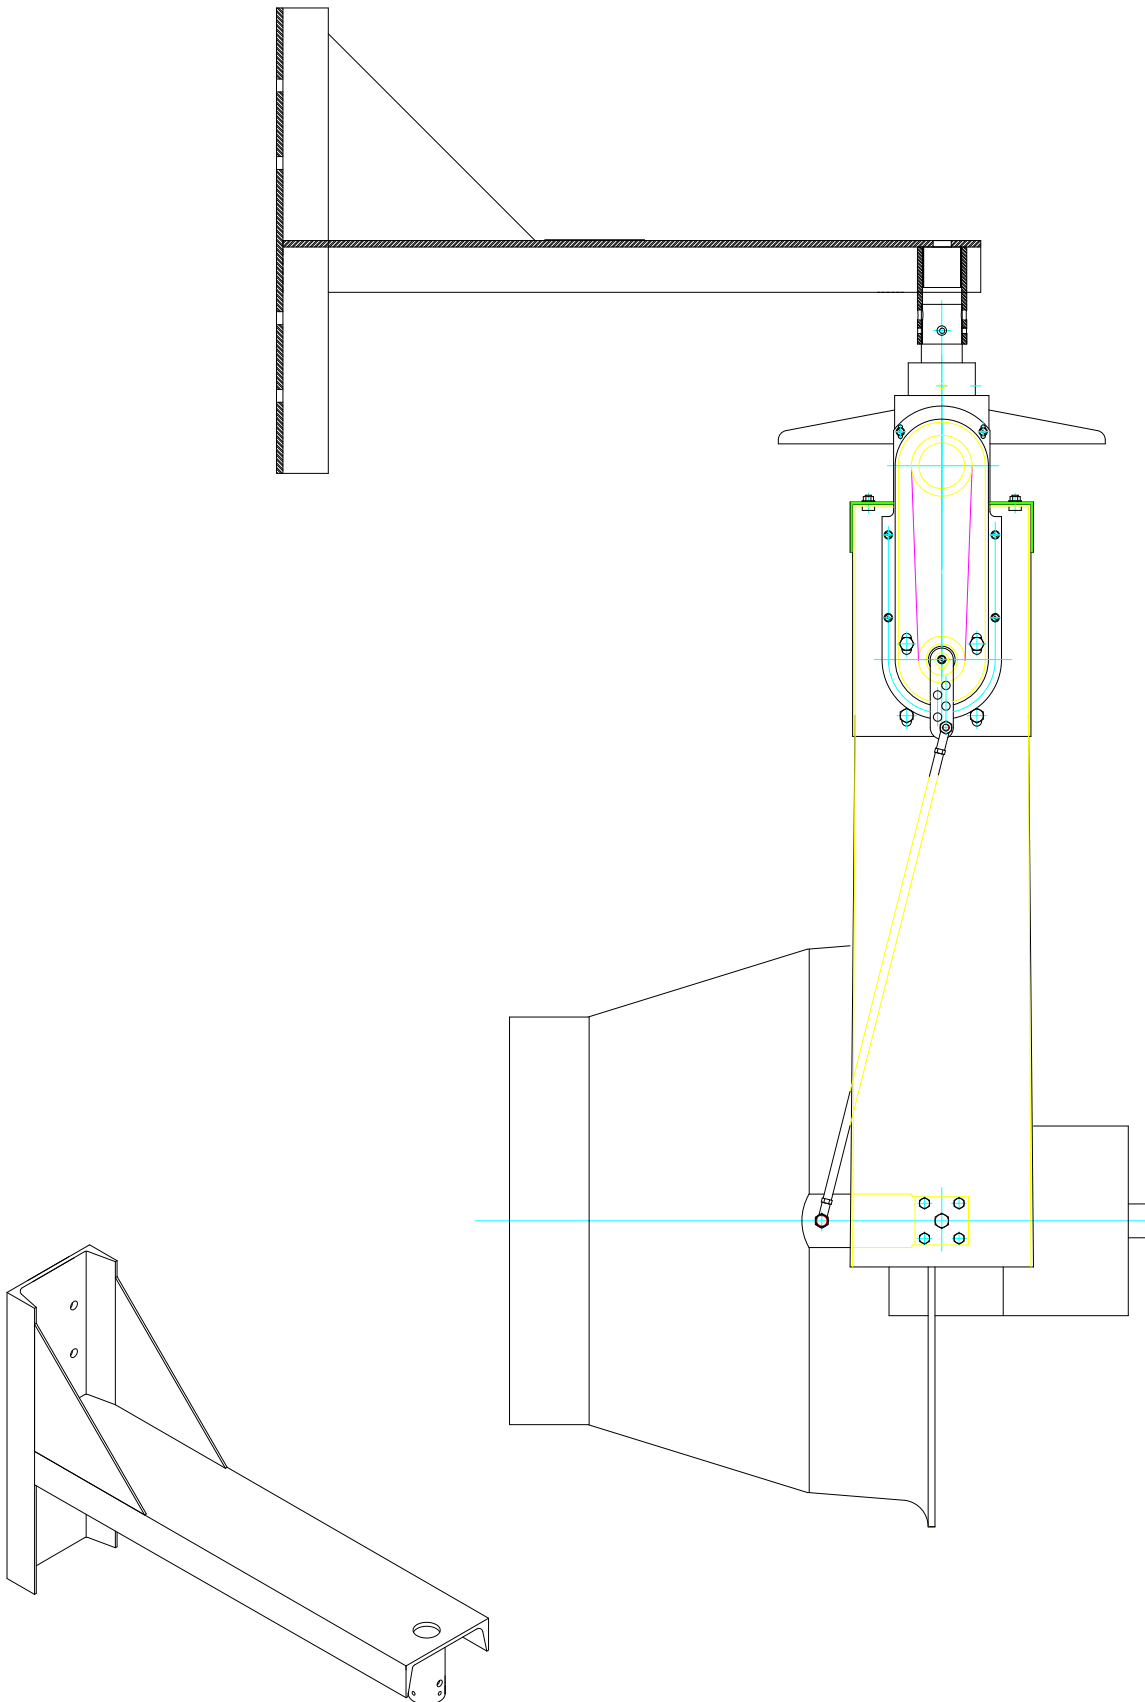

# 'VMS'

"Vertical Mounting Support"

**SonicAire**

The 'VMS' Vertical Mounting Support enables an owner to hang a SonicAire fan from a vertical support structure such as a column or wall.

**DIMENSIONAL INFORMATION FOR VMS**