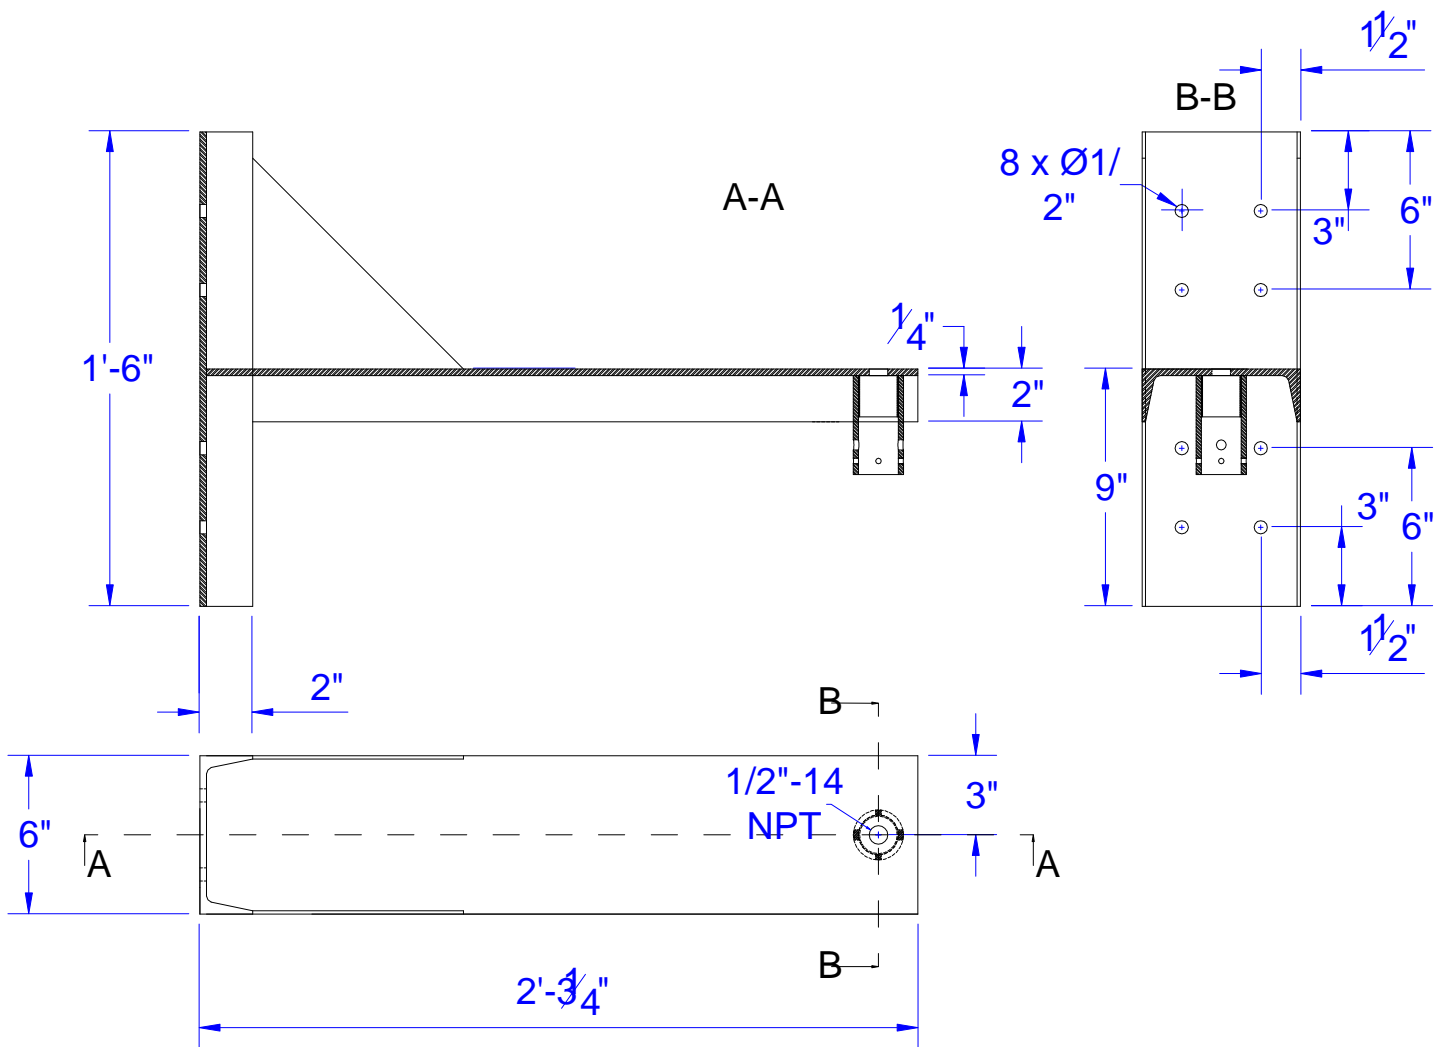

# 'VMS'

"Vertical Mounting Support"

**SonicAire**

The 'VMS' Vertical Mounting Support enables an owner to hang a SonicAire fan from a vertical support structure such as a column or wall.

**DIMENSIONAL INFORMATION FOR VMS**