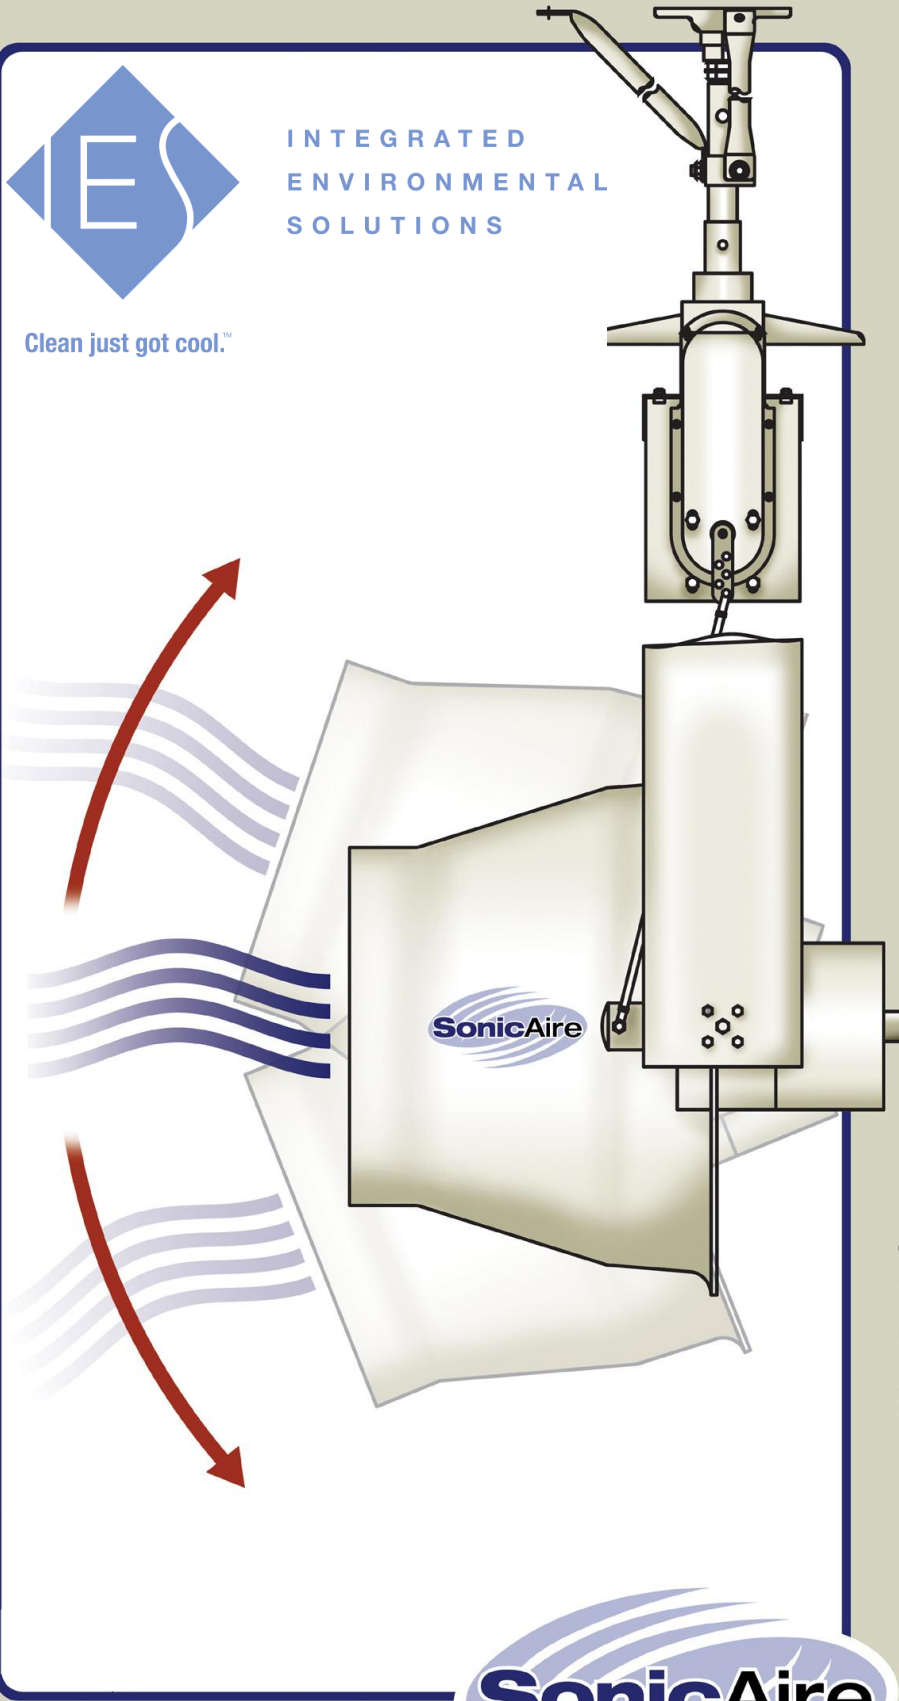

'RCK'

Reverse Control Kit

The 'RCK' enables an owner to limit the active cleaning zone for the SonicAire fan by reversing the rotation of the fan with two proximity targets and one limit switch. The proximity targets can be mounted on the top gear at the angle you want to actively clean. The active cleaning zone can range from 30 degrees to 330 degrees. The range of angle can easily be adjusted in the field by relocating one of the proximity targets.

TYPICAL WIRING DIAGRAM FOR FOUR WIRE 'RCK'

INTEGRATED
ENVIRONMENTAL
SOLUTIONS

Clean just got cool.™

691 Blue Rock Ct.
Winston-Salem, NC 27103
Ph: 336-712-2437
Fax: 810-454-0452
Email: Sales@IESclean.com
Website: www.IESclean.com