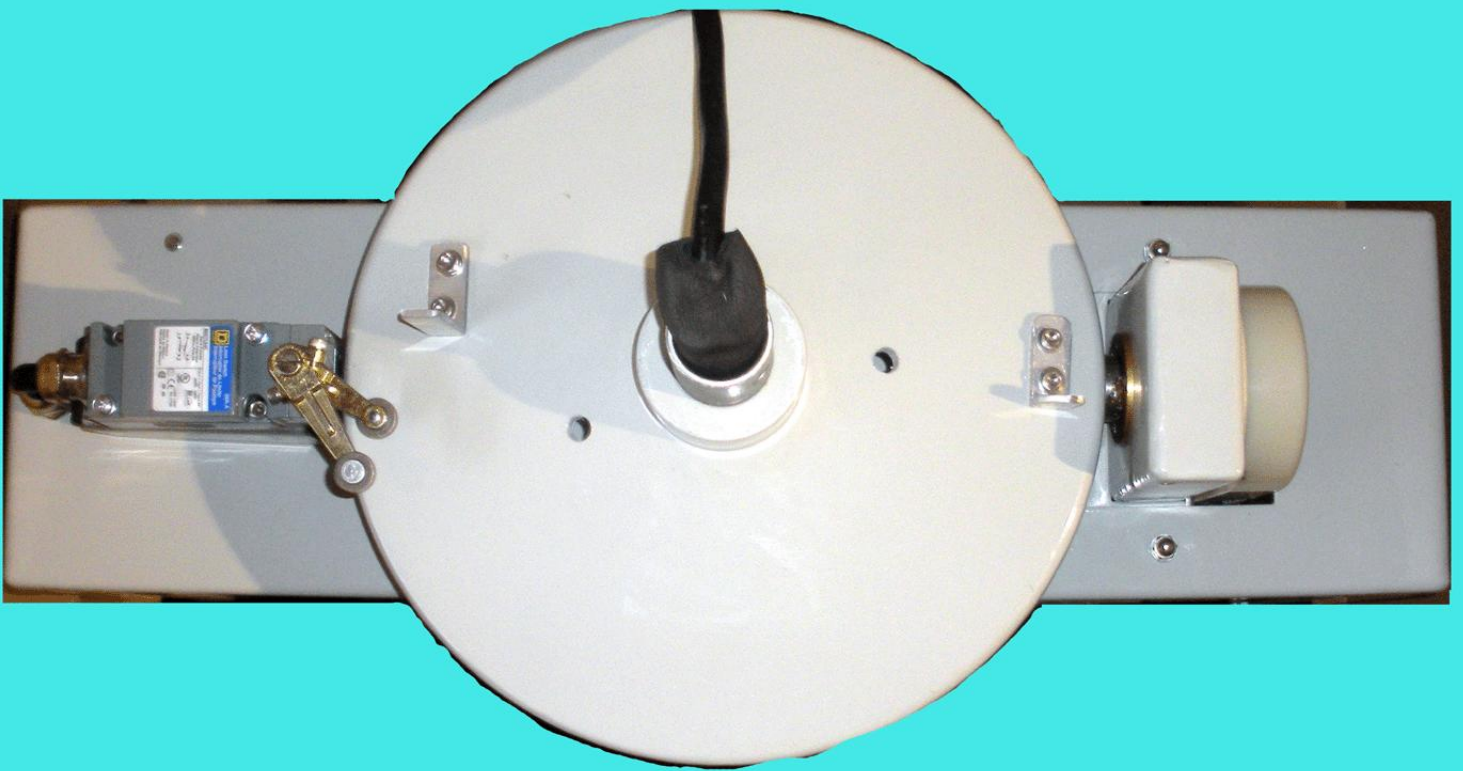

'RCK'

Reverse Control Kit

The 'RCK' enables an owner to limit the active cleaning zone for the SonicAire fan by reversing the rotation of the fan with two proximity targets and one limit switch. The proximity targets can be mounted on the top gear at the angle you want to actively clean. The active cleaning zone can range from 30 degrees to 330 degrees. The range of angle can easily be adjusted in the field by relocating one of the proximity targets.

TYPICAL WIRING DIAGRAM FOR FOUR WIRE 'RCK'

INTEGRATED
ENVIRONMENTAL
SOLUTIONS

Clean just got cool.™

691 Blue Rock Ct.
Winston-Salem, NC 27103
Ph: 336-712-2437
Fax: 810-454-0452
Email: Sales@IESclean.com
Website: www.IESclean.com