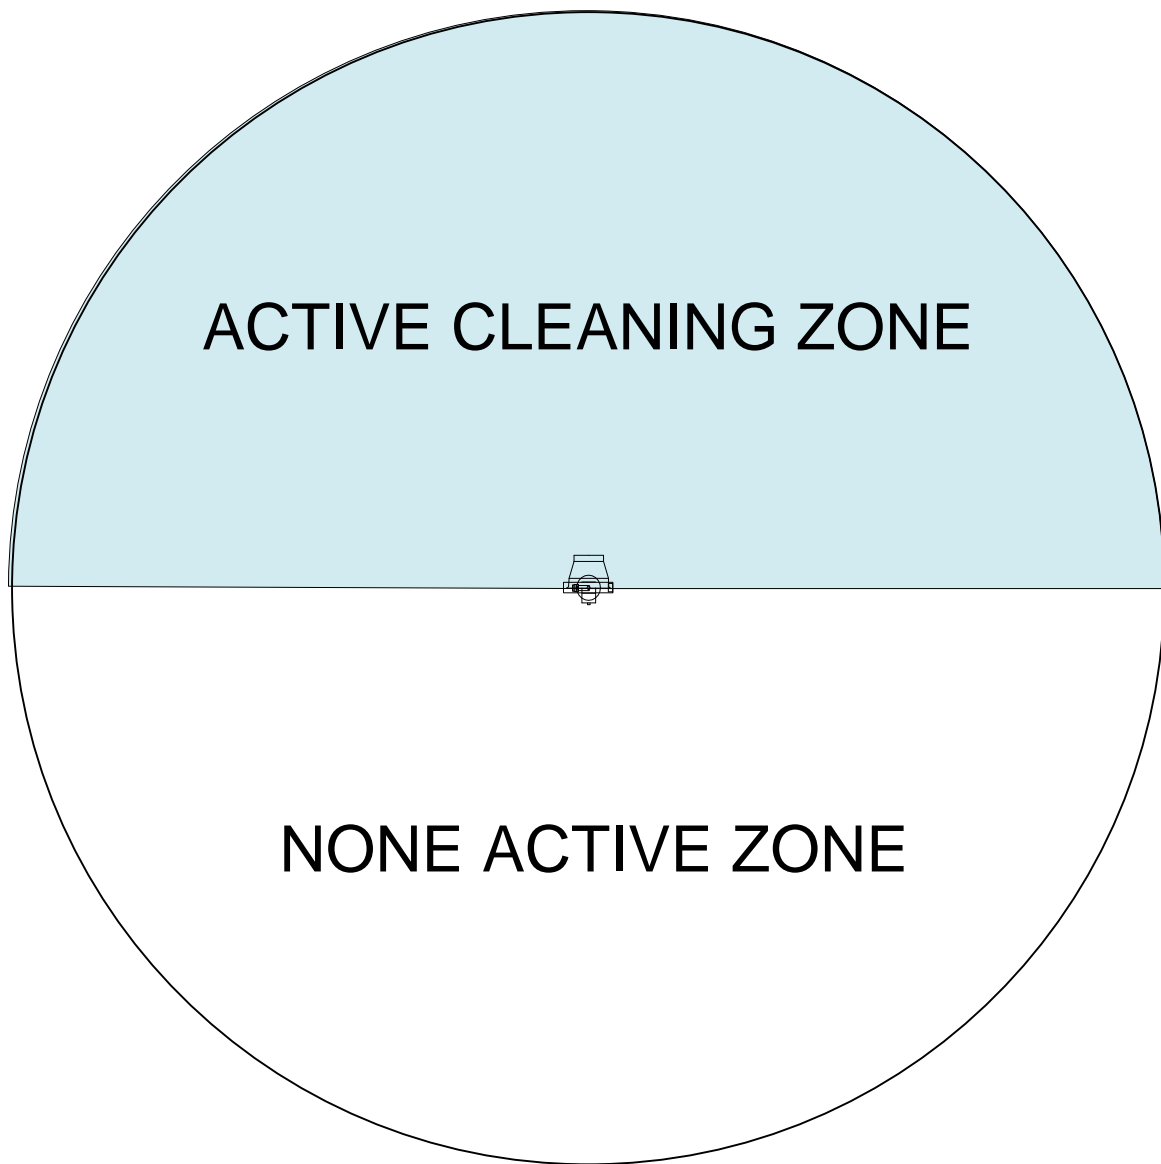

'RCK'

Reverse Control Kit

The 'RCK' enables an owner to limit the active cleaning zone for the SonicAire fan by reversing the rotation of the fan with two proximity targets and one limit switch. The proximity targets can be mounted on the top gear at the angle you want to actively clean. The active cleaning zone can range from 30 degrees to 330 degrees. The range of angle can easily be adjusted in the field by relocating one of the proximity targets.

TYPICAL WIRING DIAGRAM FOR FOUR WIRE 'RCK'

INTEGRATED
ENVIRONMENTAL
SOLUTIONS

Clean just got cool.™

691 Blue Rock Ct.
Winston-Salem, NC 27103
Ph: 336-712-2437
Fax: 810-454-0452
Email: Sales@IESclean.com
Website: www.IESclean.com