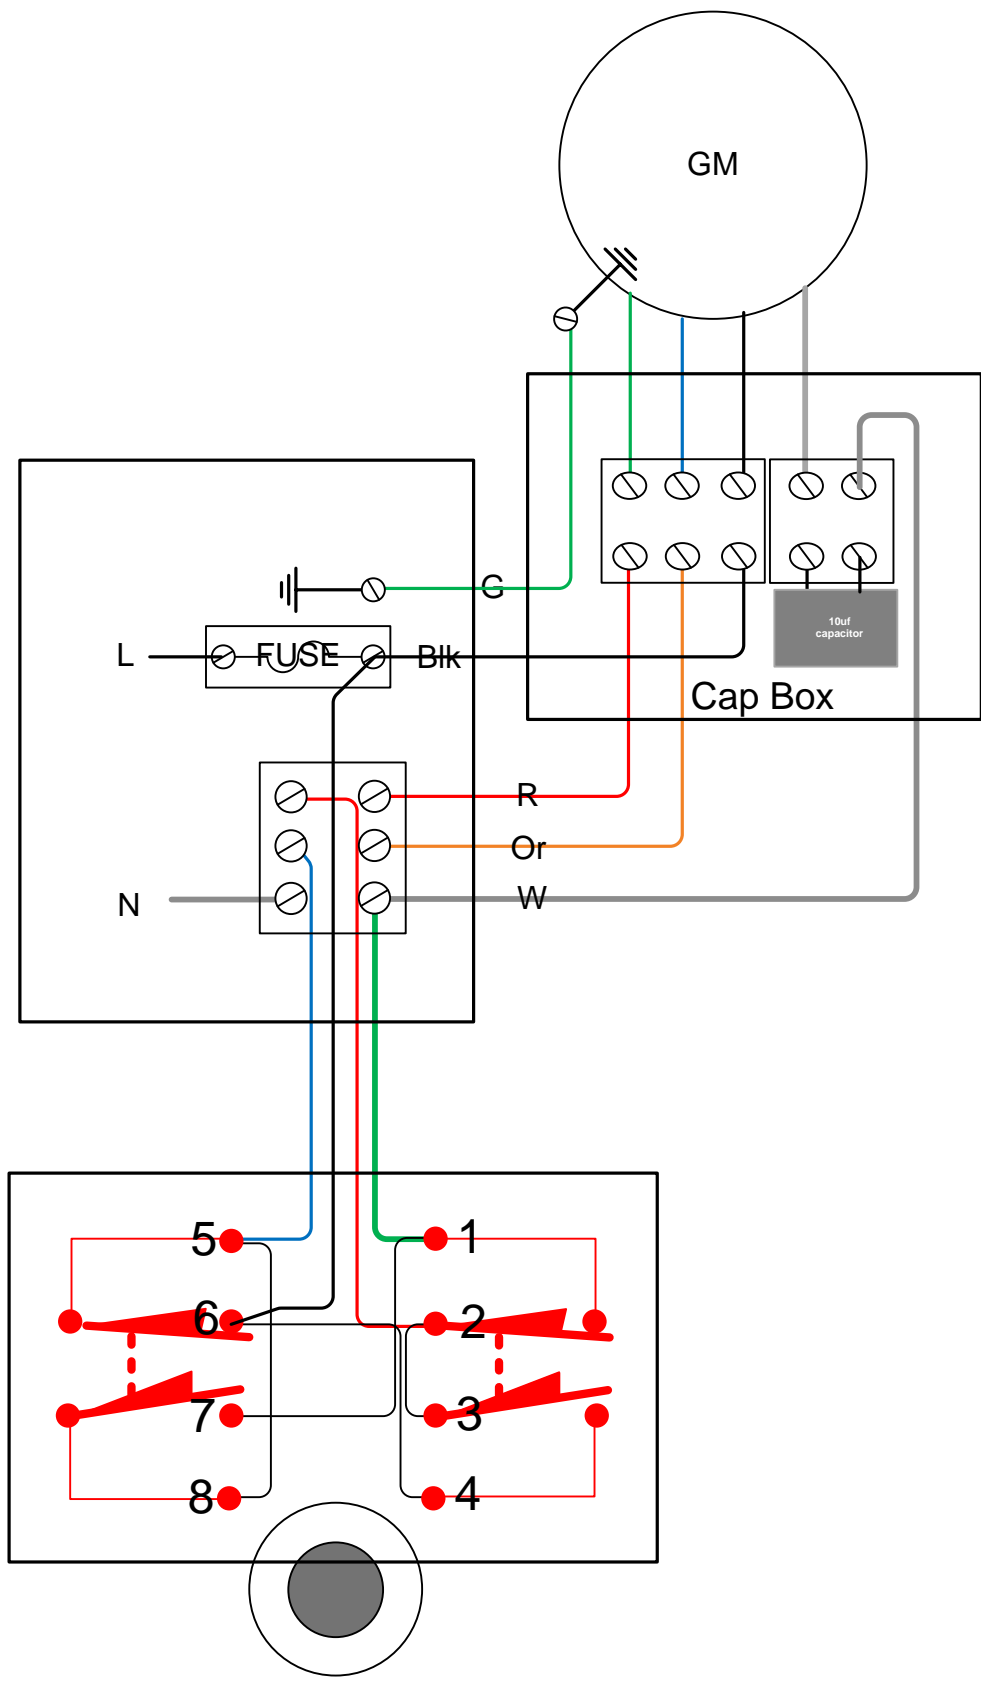

'RCK'

Reverse Control Kit

The 'RCK' enables an owner to limit the active cleaning zone for the SonicAire fan by reversing the rotation of the fan with two proximity targets and one limit switch. The proximity targets can be mounted on the top gear at the angle you want to actively clean. The active cleaning zone can range from 30 degrees to 330 degrees. The range of angle can easily be adjusted in the field by relocating one of the proximity targets.

TYPICAL WIRING DIAGRAM FOR FOUR WIRE 'RCK'

INTEGRATED
ENVIRONMENTAL
SOLUTIONS

Clean just got cool.™

691 Blue Rock Ct.
Winston-Salem, NC 27103
Ph: 336-712-2437
Fax: 810-454-0452
Email: Sales@IESclean.com
Website: www.IESclean.com